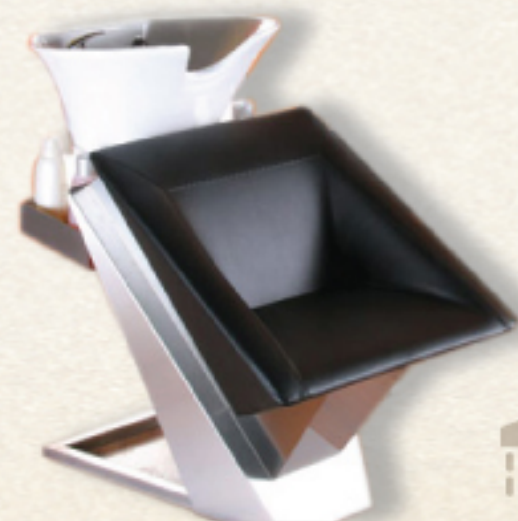

Victor

Victor Air

Spash
33.6"D x 28"W x 28"H

SHAMPOO STATION

WET

33.6"D x 32"W x 28"H

Vetra

Teknowash Plus

51.2"-69.3"D x 28"W x 55.1"H

Electra Lavaggio

48"+16" D x 28"W x 39.2"H

Idra

44"D x 26"W x 36.8"H

SHAMPOO STATION

Ginerva
48.8"D x 26"W x 39.6"H

BSC 1