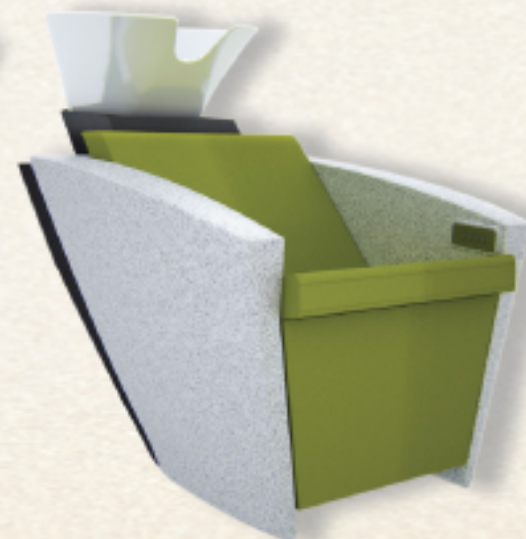

Paragon
50.4"D x 32"W x 38.8"-43.2"H