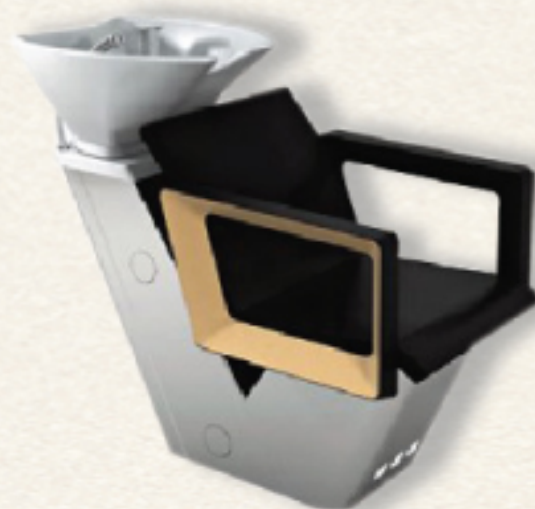

Tondolore
31" W X 51"L

Godiva
68.8"D x 24.8"W x 36.8"H

Aluminium Raja
48"D x 20" W x 39.2"H

Wash E
40.2"-69.70"D x 31.1"W x 37"H

Vesso
50"D x 30.4"W x 38.8"H

SHAMPOO STATION

Siria
50"D x 23.2"W x 38.8"H

Idra
44"+18"D x 26"W x 36.8"H

Victor

Victor Air

Spash
33.6"D x 28"W x 28"H

SHAMPOO STATION

WET

33.6"D x 32"W x 28"H

Vetra

Teknowash Plus

51.2"-69.3"D x 28"W x 55.1"H

Electra Lavaggio

48"+16" D x 28"W x 39.2"H

Idra

44"D x 26"W x 36.8"H

SHAMPOO STATION

Ginerva
48.8"D x 26"W x 39.6"H

BSC 1