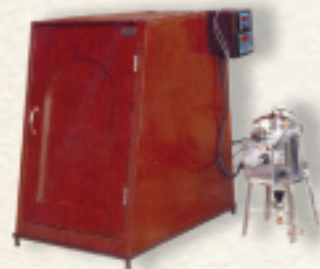

MASSAGE BED
AYURVEDA

102"Lx 31"Wx 5"Thickness

FRP Bed

9.5'x 36"x 5"

Shirodhara Stand
& Dhara Vessel
Height= 72"

Steam Chamber

Panchkarma Accessories

102"Lx 31"Wx 5"Thickness