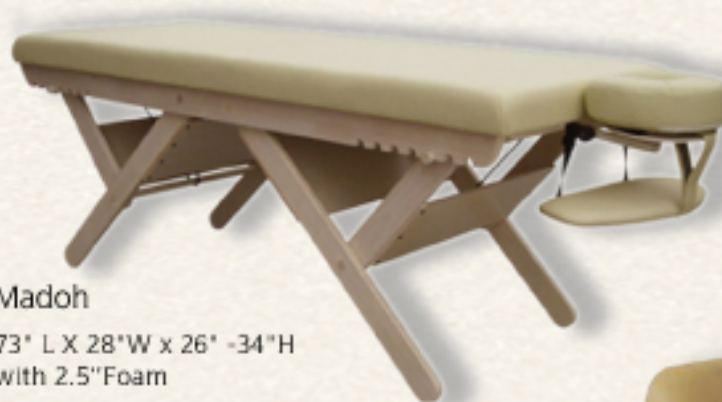

Classic Essence
76" L X 28" W x 2.5"
Foam 24"-34" H.

Beauty Bed
73.6" L x 28" W x 25"-29" H.

Arch Deluxe
72" L X 30" W with 3.5"
Foam x 27.5" - 36" H

Madoh
73" L X 28" W x 26" -34" H
with 2.5" Foam

Arch Flat
72.5" (Table top) Incl headrest:
83.1" L x W30", H: 24.2"-33"